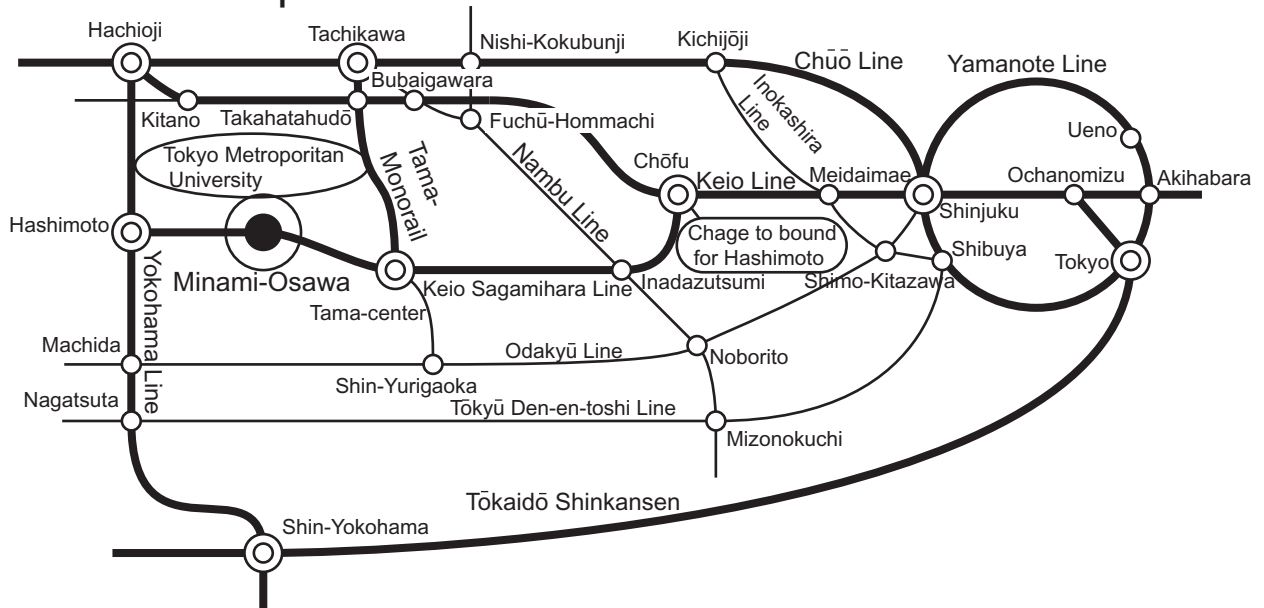

2012 JSPE Spring Meeting Map

Tokyo Metropolitan University, Minami-Osawa Campus

Address: 1-1 Minami-Osawa, Hachioji-shi, Tokyo, Japan

(<http://www.tmu.ac.jp/>)

Closest Station: Keio Sagamihara Line "Minami-Osawa Sta."

Route Map

Campus Map